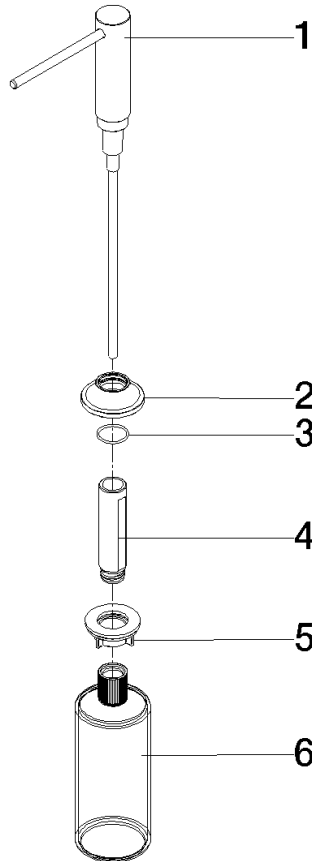

82 434 809

- 140mm projection
- 500 ml bottle
- can be filled from the top
- rotating pump head
- height 124 mm
- rosette Ø 55 mm
- hole diameter 25 mm

	Chrome	82 434 809-00
	Brushed Platinum	82 434 809-06
	Platinum	82 434 809-08
	Durabross (23kt Gold)	82 434 809-09
	Dark Chrome	82 434 809-19
	Brushed Durabross (23kt Gold)	82 434 809-28
	Matte Black	82 434 809-33
	Brushed Champagne (22kt Gold)	82 434 809-46
	Champagne (22kt Gold)	82 434 809-47
	Brushed Chrome	82 434 809-93
	Brushed Dark Platinum	82 434 809-99

82 434 809

mm [inches]

82 434 809

Parts for other finishes can be found here: Brushed Platinum

Spare parts list

No.	Item Number	Name	Quantity used	Delivery time
1	90 10 10 534 00-00	dispenser	1	10
2	90 27 87 042 00-00	rosette	1	10
3	09 14 10 112 90	seal	1	2
4	08 10 10 527 90	holder	1	2
5	05 23 10 001 00 90	fixing set	1	2
6	90 10 10 603 00 90	container	1	2